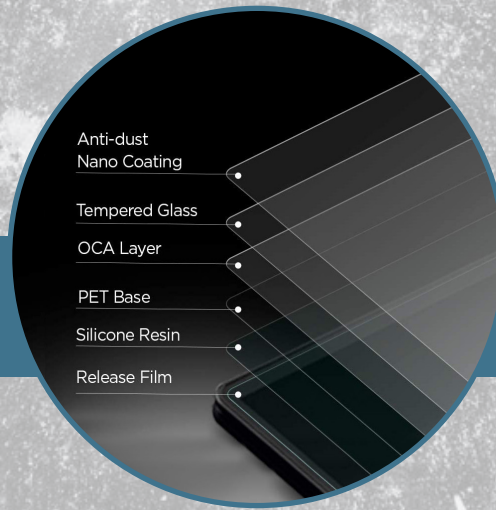

Tempered Glass Screen Protection

Exclusively for

Getac

Learn More

Touch and stylus compatible

Multi-layer construction provides high impact resistance

Oleophobic coating is resistant to smudge and fingerprint

We know your device screen is tough, but it is not indestructible. Avoid downtime, mitigate display replacement and extend the life of your technology investment by adding a stealth layer of display protection.

- 9H hardness protects the display glass from scratching.
- High light transmittance and superior optical clarity makes the protector nearly unnoticeable.
- Quick and easy, bubble-free installation.

For additional device requirements, contact us with the info below.