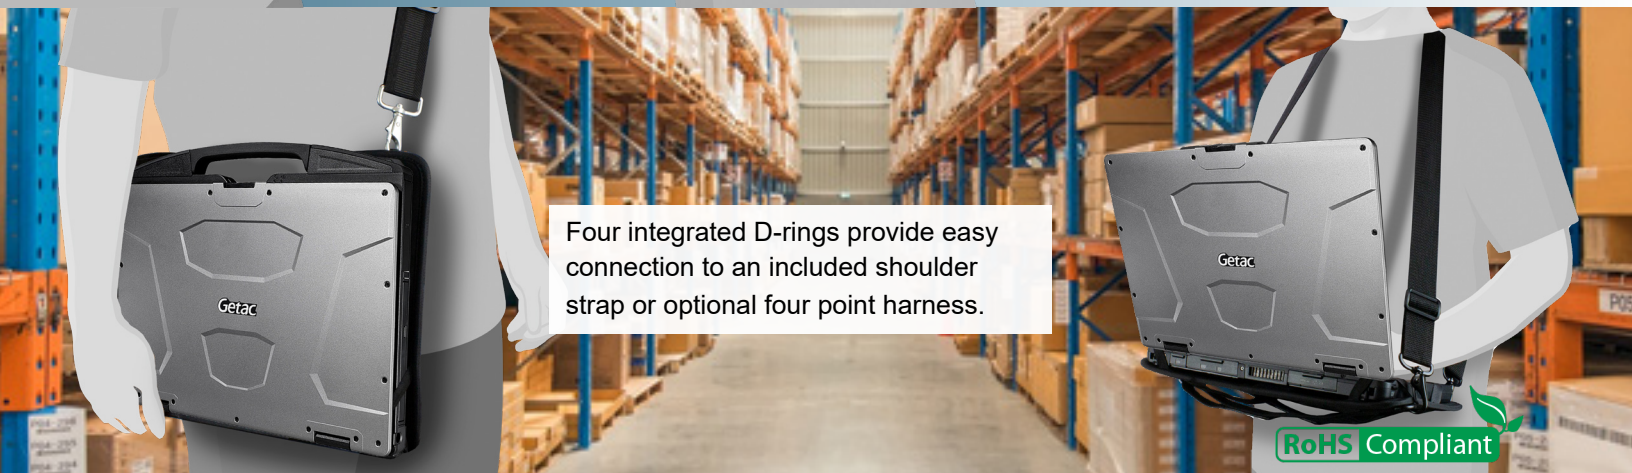

ModuFlex Platform for Getac B360 and B360 Pro

The ModuFlex Platform is an innovative solution delivering enhanced utility in a streamlined design. This unique, new concept is constructed of durable material in every detail and approved for use in a variety of demanding verticals.

Getac Part #: 590GBL000781
Fieldmate Part #: FM-MFX-B360-PLFM
List Price: \$99.95

Optional User Harness
Getac Part #: 590GBL000782
Fieldmate Part #: FM-UH
List Price: \$29.99

Adjustable nylon straps accommodate both left and right handed users and use in either landscape or portrait orientation. Design benefits include: reduced arm fatigue, device retention, ergonomic comfort, and ease of use.

ModuFlex design is easy to install and remove

Minimum bulk, maximum convenience!

Four integrated D-rings provide easy connection to an included shoulder strap or optional four point harness.

RoHS Compliant