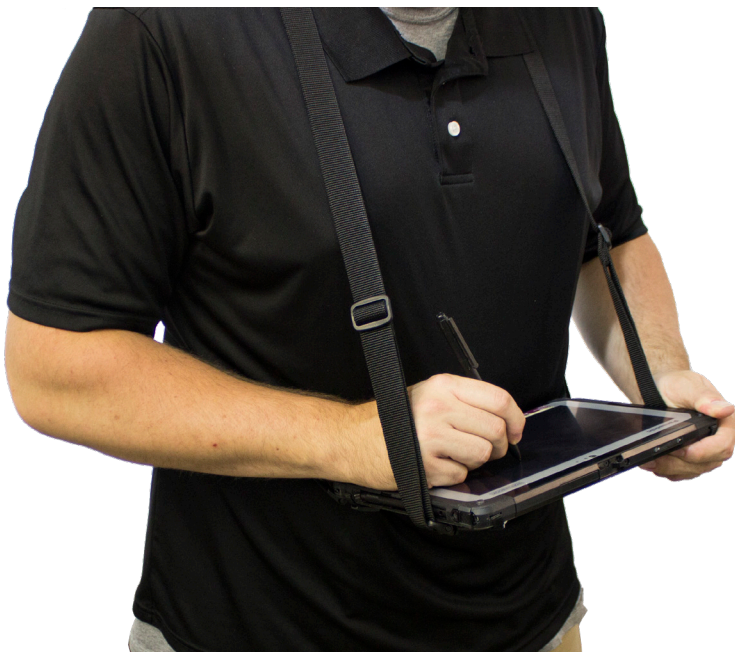

Toughmate Accessories

TOUGHBOOK

Shoulder Strap

Carry your computer with ease using this convenient, ergonomic shoulder strap.

Part #: PCPE-INFSS01

DuraStrap

DuraStrap combines all of the functionality of Toughmate shoulder straps with a waterproof, sanitizable surface, making it ideal for bio-sensitive environments.

Part #: PCPE-INFGNDS

Toughmate Accessories

TOUGHBOOK

User Harness

Adjustable heavy-duty four-point harness turns any Toughmate harness-ready case into a hands-free accessory. Recommended for TOUGHBOOK products only.

Part #: PCPE-INFUVA1

Mini Harness

Adjustable lightweight four-point harness turns any Toughmate harness-ready case into a hands-free accessory. Recommended for tablet products only.

Part #: PCPE-INFHRN1

Toughmate Accessories

Carry your heavy computer with ease using this convenient, ergonomic shoulder strap.

Part #: TBD

User Harness Kit

Adjustable heavy-duty four-point harness turns any Toughmate harness-ready case into a hands-free accessory. Comes with 4 retention straps.