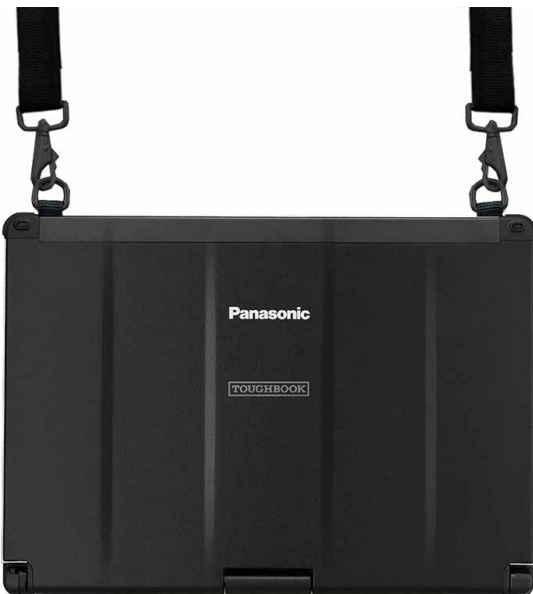

Toughmate Accessories

TOUGHBOOK

Shoulder Strap

Carry your computer with ease using this convenient, ergonomic shoulder strap.

Part #: PCPE-INFSS01

DuraStrap

DuraStrap combines all of the functionality of Toughmate shoulder straps with a waterproof, sanitizable surface, making it ideal for bio-sensitive environments.

Part #: PCPE-INFGNDS

Toughmate Accessories

TOUGHBOOK

User Harness

Adjustable heavy-duty four-point harness turns any Toughmate harness-ready case into a hands-free accessory. Recommended for TOUGHBOOK products only.

Part #: PCPE-INFUVA1

Mini Harness

Adjustable lightweight four-point harness turns any Toughmate harness-ready case into a hands-free accessory. Recommended for tablet products only.

Part #: PCPE-INFHRN1

Toughmate Accessories

TOUGHBOOK

Arm Strap

Allows users to strap machines to their forearm or bicep using any Toughmate accessory that has a compatible hand strap.

Part #: PCPE-INFARM1

Knee Board Leg Straps

Knee Board Leg Straps for the B2/M1, G1 and other Panasonic TOUGHBOOK products equipped with hand straps or X-Straps.