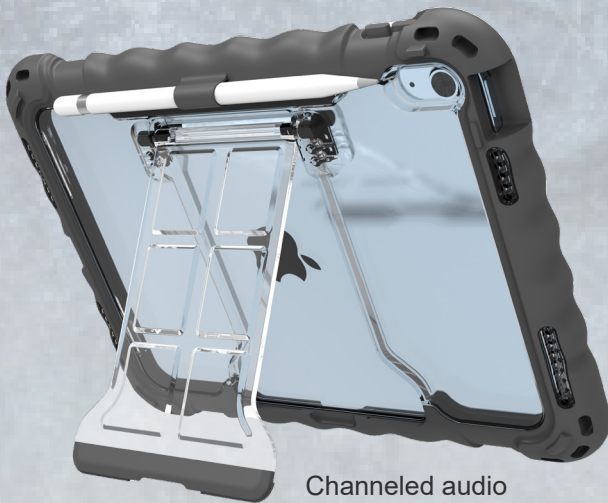

Exclusively for

Reinforced corner protection

Introducing

Rugged Snap-On Case for the New iPad Gen 10

Channeled audio

Durable stand

<u>Device:</u>	<u>Part Number:</u>	<u>List Price:</u>
iPad Gen 10	AO-CC-IPD109	\$49.95
iPad Gen 9, 8, 7	AO-CC-IPD102	\$49.95

Easy installation

Optional Tempered Glass Screen Protection

<u>Device:</u>	<u>Part Number:</u>
iPad Gen 10	INF-SG-IPAD109
iPad Gen 9, 8, 7	INF-SG-IPAD102