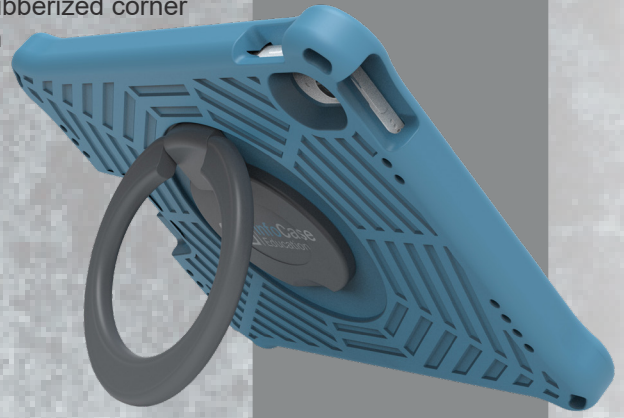

Exclusively for

Introducing

Rebound Case for iPad

Reinforced
drop protection

Strong, rubberized corner
protection

Dual purpose handle
folds, doesn't break

Easy installation

InfoCase Part #

AO-EVA-IPD102
AO-EVA-IPD109

Fits Device:

iPad 10.2"
iPad 10.9"