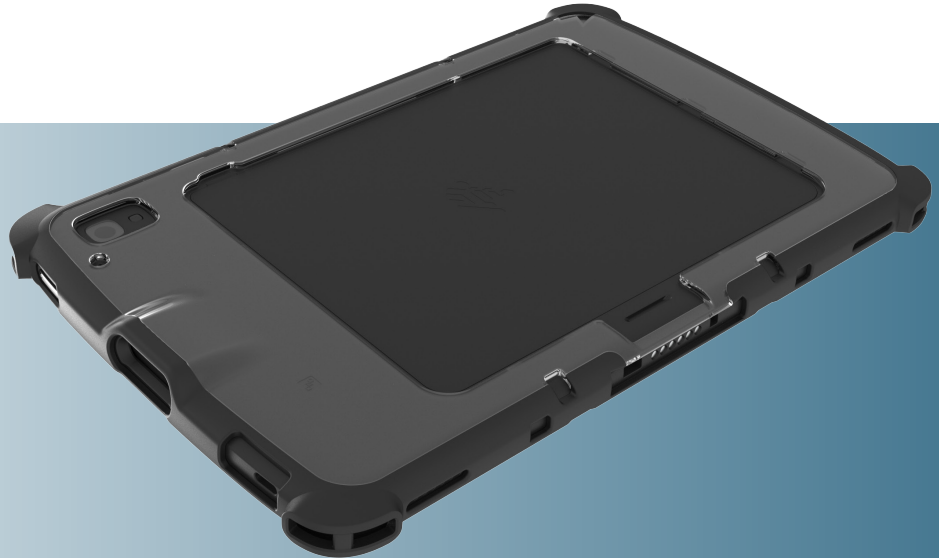

Open Back Rugged Boot for Zebra ET4x

Lightweight and durable, this polycarbonate shell provides facilitation for additional ergonomic accessories along with added device protection. The 4 corner anchor points facilitate the use of a shoulder strap, user harness, Elastic X Strap, and more. The exposed battery cover also allows for easy battery access and the use of our Expansion Back accessories.

Scan Here to
Learn More

ET4x 10"

Part #: FM-SNP-ET4X10-OPBK

List Price: \$49.99

ET4x 8"

Part #: FM-SNP-ET4X8-OPBK

List Price: \$44.99

Features:

- Easy access to device battery
- Integrated 4 corner anchor points
 - improved facilitation for additional Zebra ET4x accessories
- Compatible with vehicle docs/cradles
- Clear polycarbonate provides visibility to asset tags