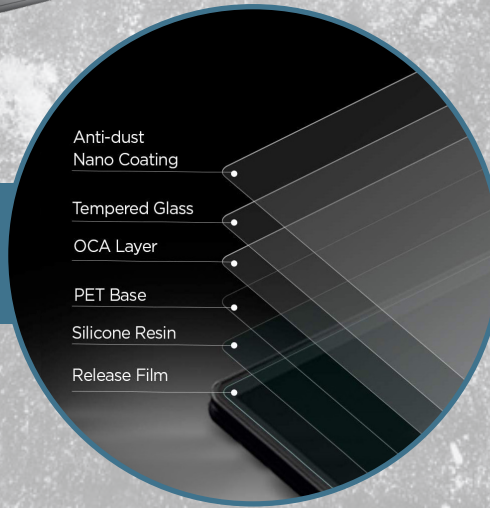

# Tempered Glass Screen Protection

Exclusively for

Touch and stylus compatible

Multi-layer construction provides high impact resistance

Oleophobic coating is resistant to smudge and fingerprint

We know your device screen is tough, but it is not indestructible. Avoid downtime, mitigate display replacement and extend the life of your technology investment by adding a stealth layer of display protection.

- 9H hardness protects the display glass from scratching.
- High light transmittance and superior optical clarity makes the protector nearly unnoticeable.
- Quick and easy, bubble-free installation.

For additional device requirements, contact us with the info below.