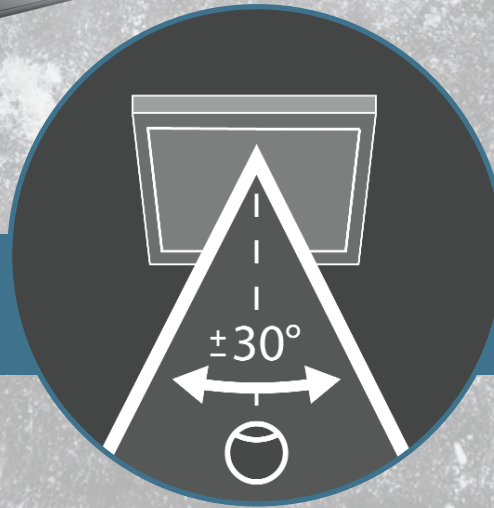

Privacy Screen Protection

Exclusively for

DELL Technologies

Touch and stylus compatible

Multi-layer construction provides high impact resistance

Oleophobic coating is resistant to smudge and fingerprint

- Limited viewing angle of +/- 30° limits the field of vision
- Low reflective coating reduces glare
- Touch and stylus compatible
- Quick and easy, bubble-free installation.
- Where required, safety feature for in-vehicle applications where it is critical to remove distractions from the driver