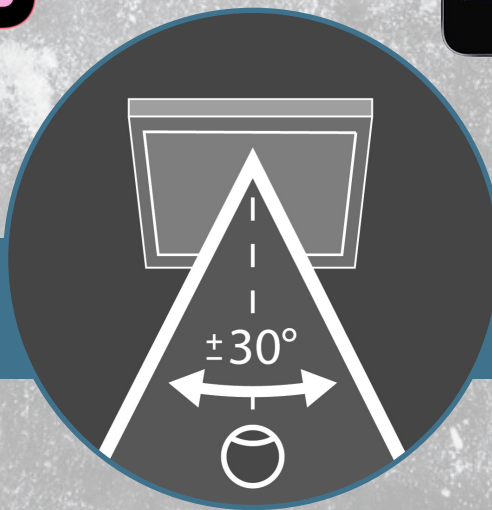

Privacy Screen Protection

Exclusively for

Touch and stylus compatible

Limited viewing angle of +/- 30°

Oleophobic coating is resistant to smudge and fingerprint

- Limited viewing angle of +/- 30° limits the field of vision
- Low reflective coating reduces glare
- Touch and stylus compatible
- Quick and easy, bubble-free installation.
- Where required, safety feature for in-vehicle applications where it is critical to remove distractions from the driver