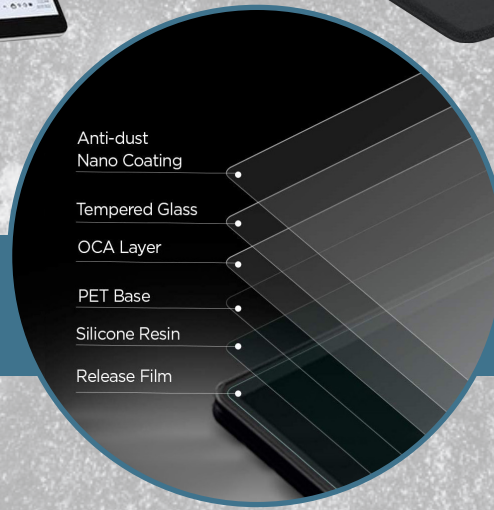

Tempered Glass Screen Protection

Exclusively for

Touch and stylus compatible

Multi-layer construction provides high impact resistance

Oleophobic coating is resistant to smudge and fingerprint

We know your device screen is tough, but it is not indestructible. Avoid downtime, mitigate display replacement and extend the life of your technology investment by adding a stealth layer of display protection.

- 9H hardness protects the display glass from scratching.
- High light transmittance and superior optical clarity makes the protector nearly unnoticeable.
- Quick and easy, bubble-free installation.

InfoCase Part #