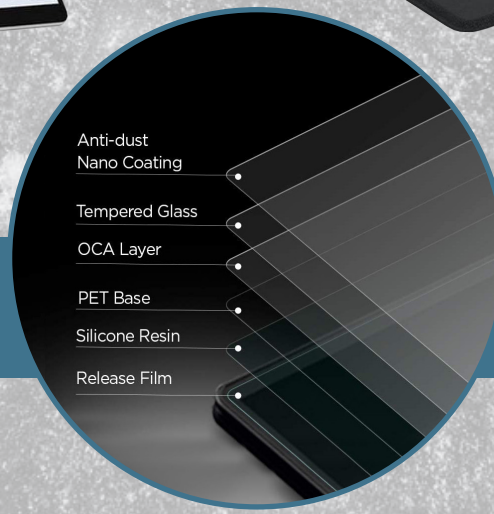

Tempered Glass Screen Protection

Exclusively for

Touch and stylus compatible

Multi-layer construction provides high impact resistance

Oleophobic coating is resistant to smudge and fingerprint

We know your device screen is tough, but it is not indestructible. Avoid downtime, mitigate display replacement and extend the life of your technology investment by adding a stealth layer of display protection.

- 9H hardness protects the display glass from scratching.
- High light transmittance and superior optical clarity makes the protector nearly unnoticeable.
- Quick and easy, bubble-free installation.

InfoCase Part #