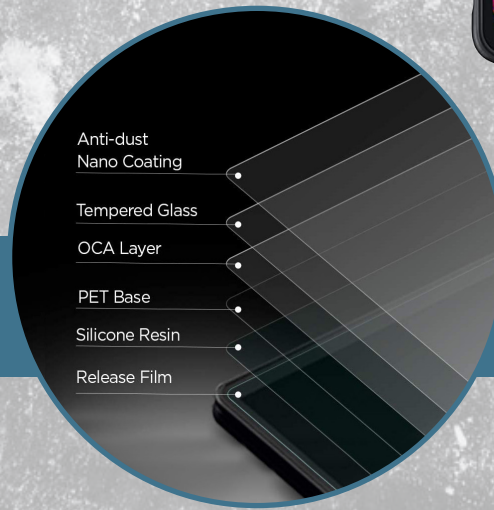

Tempered Glass Screen Protection

Exclusively for

SAMSUNG

Touch and stylus compatible

Multi-layer construction provides high impact resistance

Oleophobic coating is resistant to smudge and fingerprint

We know your device screen is tough, but it is not indestructible. Avoid downtime, mitigate display replacement and extend the life of your technology investment by adding a stealth layer of display protection.

- 9H hardness protects the display glass from scratching.
- High light transmittance and superior optical clarity makes the protector nearly unnoticeable.
- Quick and easy, bubble-free installation.

For additional device requirements, contact us with the info below.