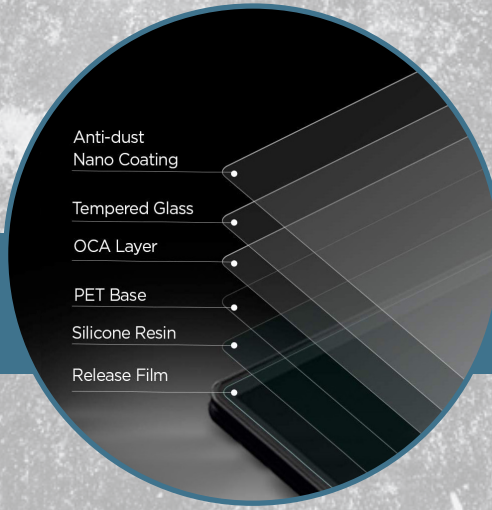

Tempered Glass Screen Protection

Exclusively for

Touch and stylus compatible

Multi-layer construction provides high impact resistance

Oleophobic coating is resistant to smudge and fingerprint

We know your device screen is tough, but it is not indestructible. Avoid downtime, mitigate display replacement and extend the life of your technology investment by adding a stealth layer of display protection.

- 9H hardness protects the display glass from scratching.
- High light transmittance and superior optical clarity makes the protector nearly unnoticeable.
- Quick and easy, bubble-free installation.

For additional device requirements, contact us with the info below.