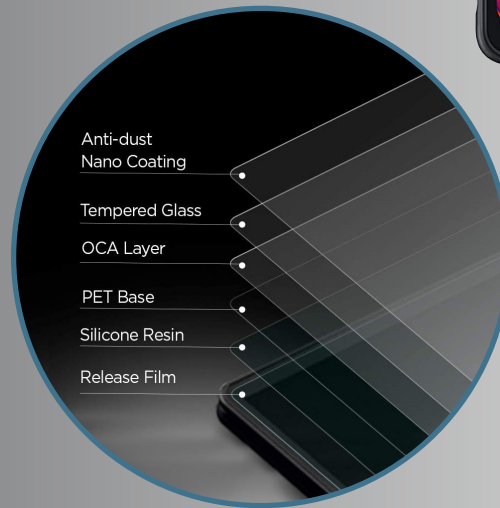

# Tempered Glass Screen Protection

Exclusively for

## SAMSUNG

Touch and stylus compatible

Multi-layer construction provides high impact resistance

Oleophobic coating is resistant to smudge and fingerprint

We know your device screen is tough, but it is not indestructible. Avoid downtime, mitigate display replacement and extend the life of your technology investment by adding a stealth layer of display protection.

- 9H hardness protects the display glass from scratching.
- High light transmittance and superior optical clarity makes the protector nearly unnoticeable.
- Quick and easy, bubble-free installation.

*For additional device requirements, contact us with the info below.*